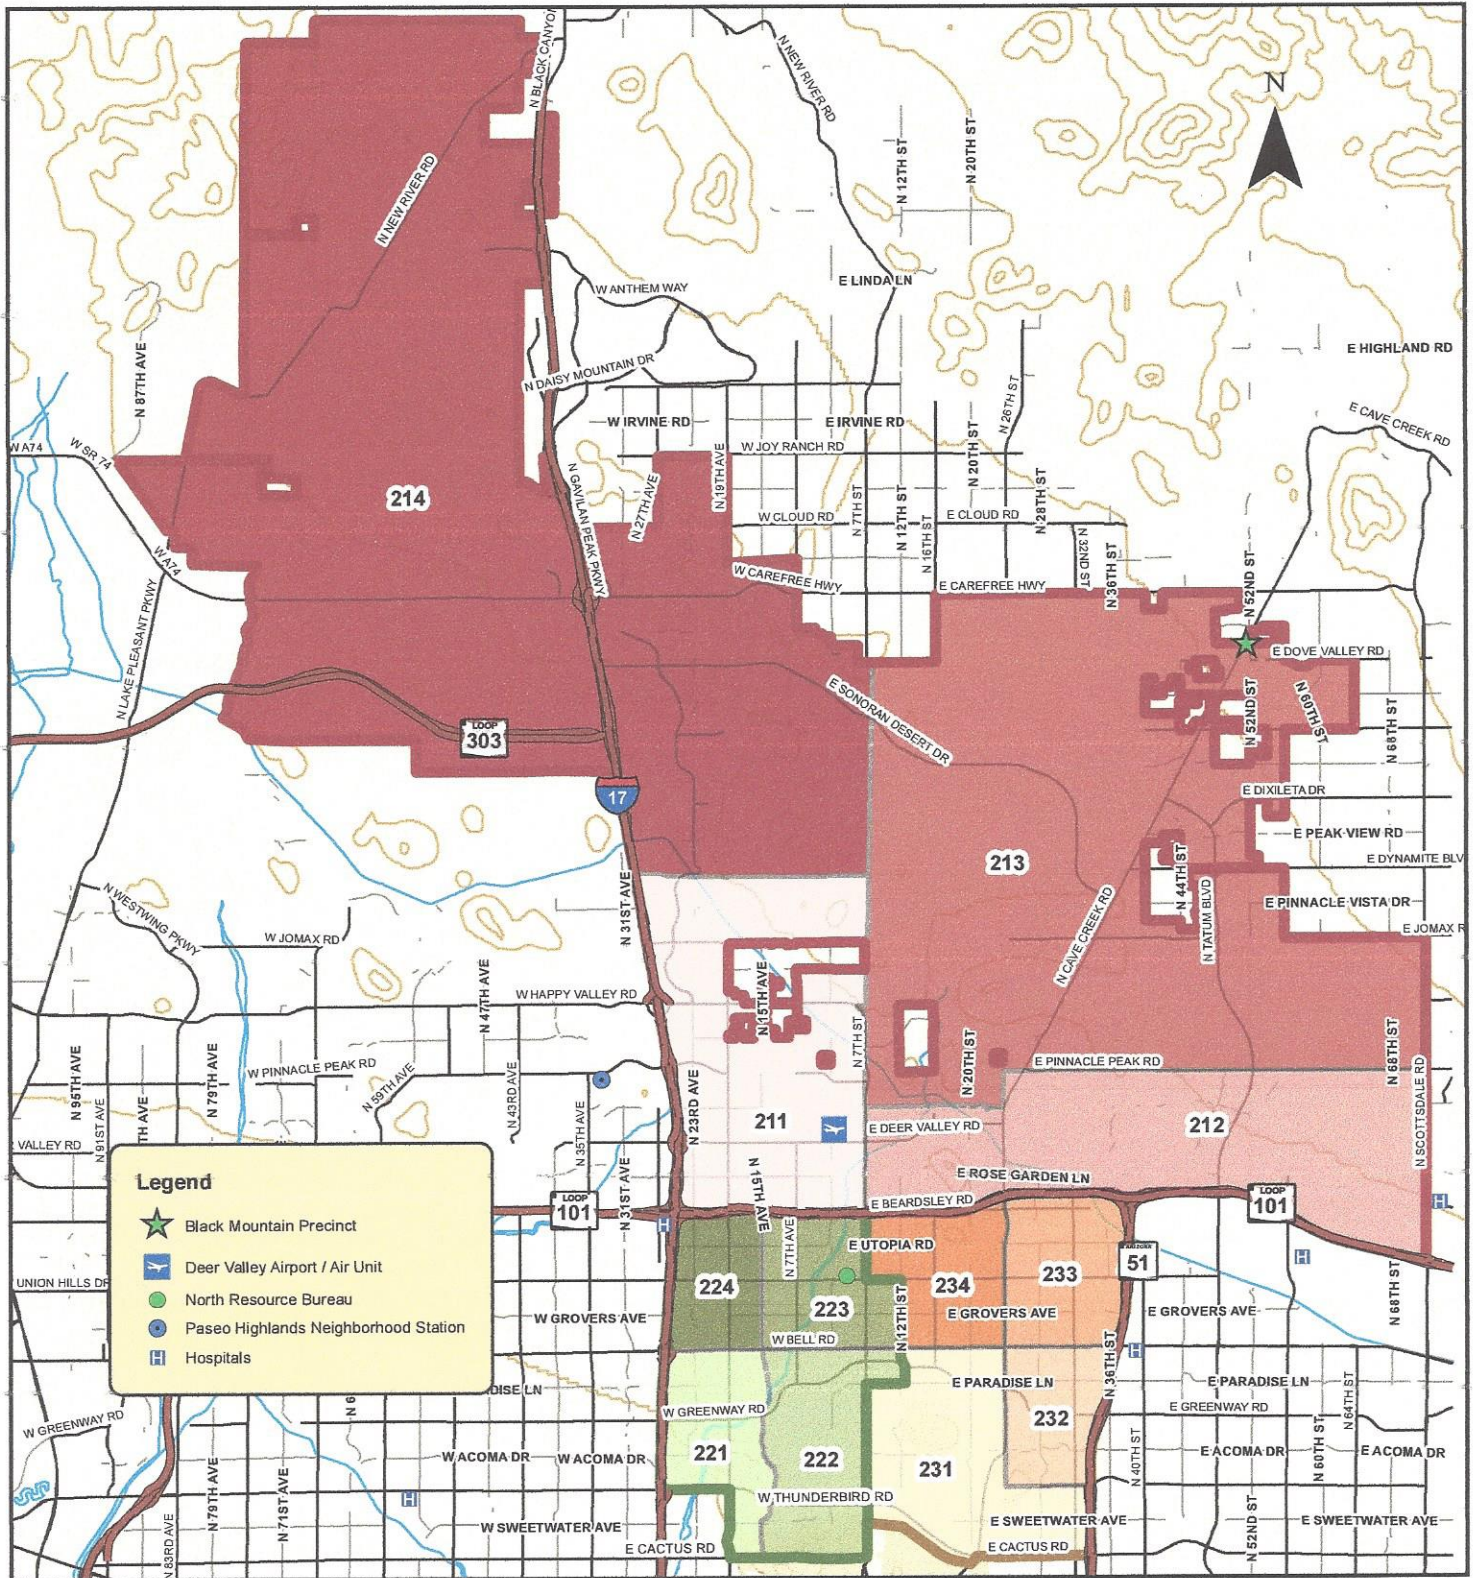

City of Phoenix Police Department Black Mountain Precinct (200) Squad and Beat Boundaries

Boundaries Effective October 20, 2014